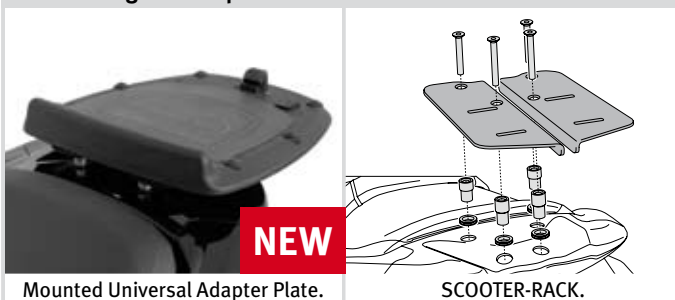

KYMCO Downtown 300.

Mounted Universal Adapter Plate.

SCOOTER-RACK.

HONDA S-Wing 125.

Mounted Universal Adapter Plate.

SCOOTER-RACK.

SUZUKI Burgman AN 400.

Mounted Universal Adapter Plate.