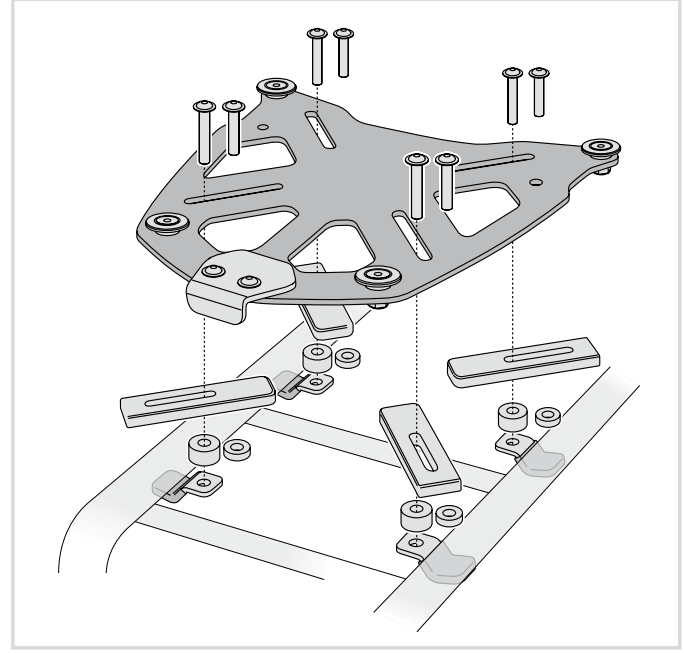

TraX® Universal Adapter Plate.

Product	Information	Order Number
TraX® Universal Adapter Plate	Black. For mouting TraX® Topcase to luggage racks.	GPB.00.152.165

Subject to change.