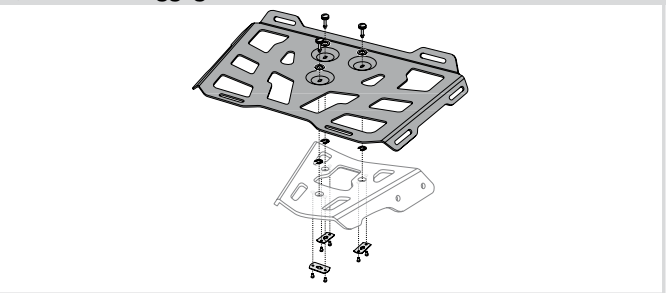

Product – Cross Reference	Page
ALU-RACK	38
Tailbag Rackpack EVO	90
Tailbag Drybag	106

ALU-RACK required.

- Compatible with ALU-RACK for attaching a variety of Tailbags (e.g. Tailbag Rackpack). ALU-RACK is installed one-time only, QUICK-LOCK Luggage Rack Extension is attachable any number of times.
- Aluminium powder-coated, black.
- Several tie-down slots for securing gear.

Attachment to mounted ALU-RACK in seconds.

QUICK-LOCK Luggage Rack Extension.

Completely attached Tailbag Rackpack.

Included in delivery: QUICK-LOCK Luggage Rack Extension.

Completely attached Tailbag Rackpack EVO.