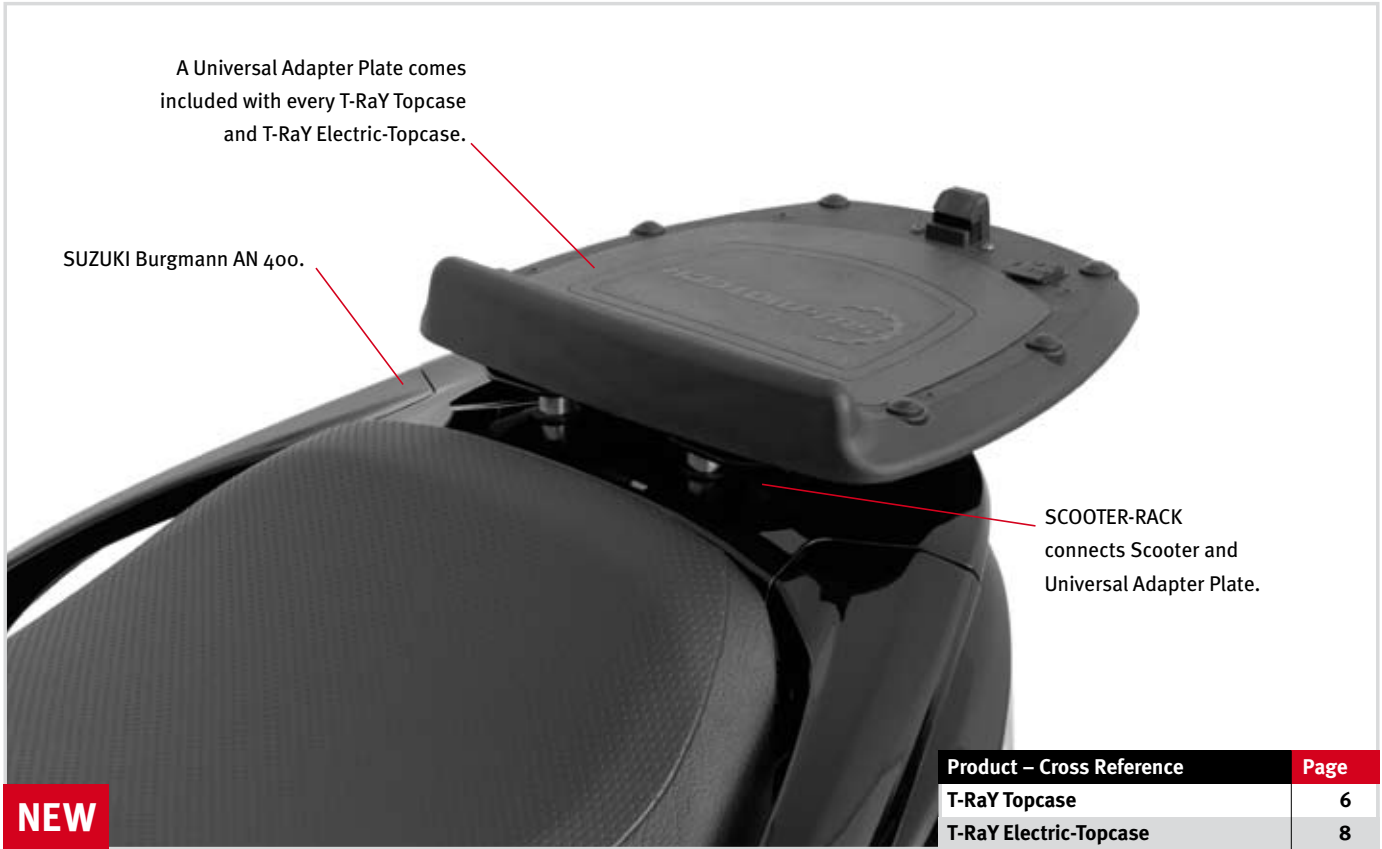

**Mounting I.**

Position the QUICK-LOCK Adapter Plate.

**Mounting II.**

Secure in seconds.

SCOOTER-RACK mounted to PIAGGIO Beverly 125.

- Compatible for mounting **T-RaY Topcase** and **T-RaY Electric-Topcase** to Universal Adapter Plate (Universal Adapter Plate comes included with every **T-RaY Topcase** and **T-RaY Electric-Topcase**).
- Design integrated into the appearance of the scooter.
- Powder-coated surface, black.