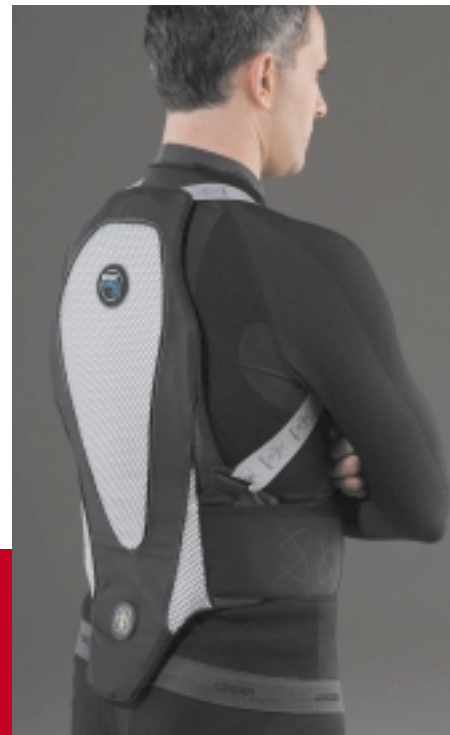

“Britain's Forcefield Pro Sub 4 is the World's best back protector... no back protector on the market can claim to absorb more force in an impact than Forcefield's new (Pro) Sub 4.”
Bike Magazine

For size guides visit

www.forcefieldperformance.com