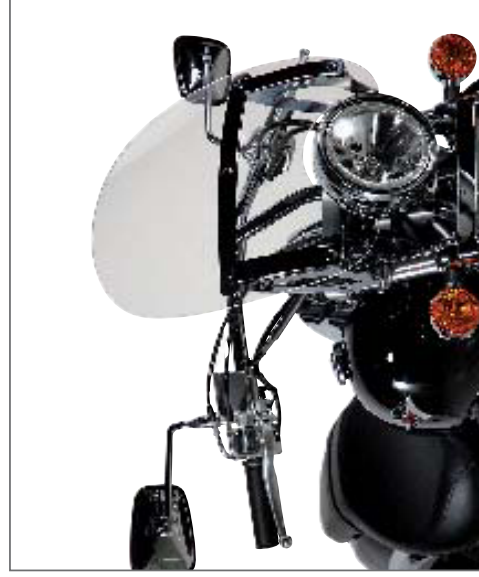

A23 + AS100A2 (AS100B)

Universal
Dimensions: 38,8 x 41 cm