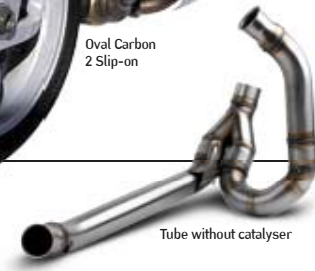

 **MULTISTRADA 620** **NEW**
2005 →

Oval Carbon - 2 Slip-on

Oval Titanium 2 Slip-on

Oval Titanium 2 Slip-on

 **MULTISTRADA 1000**
2004 →

 **748** | **916** | **996** | **998**
1995-2003 | 1994-1998 | 1999 | 2002-2003

Oval Titanium - 2 Slip-on small

Oval Carbon 2 Slip-on

Tube without catalyser

 **749 - 999**
2003 →

X-cone - 3 Slip-on

 749 - 999
2003 →

Oval Titanium
Slip-on small
Full system 2x2